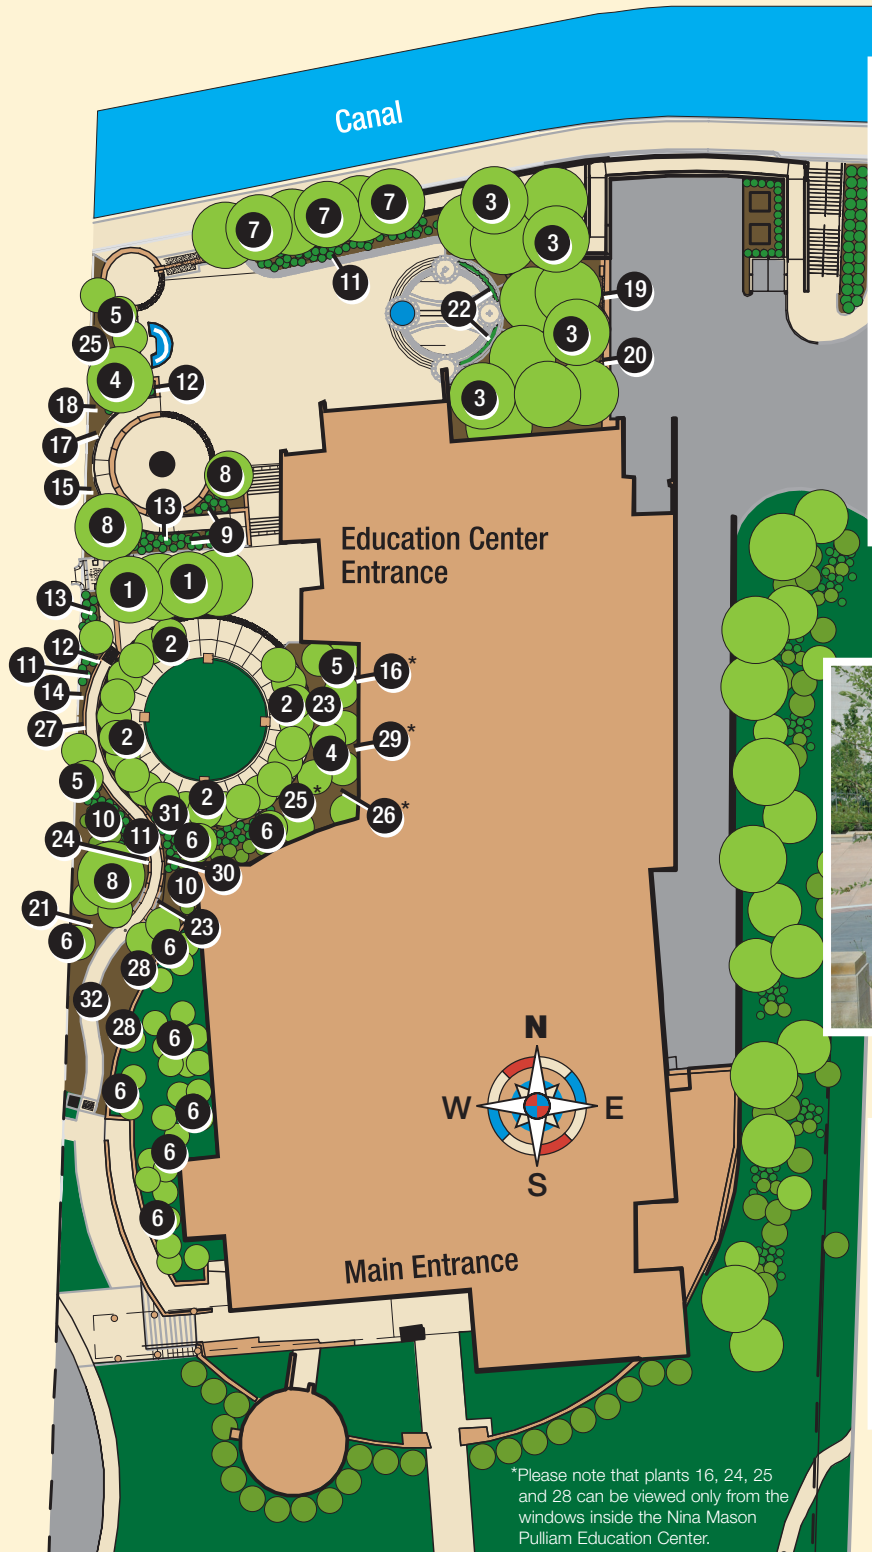

Eiteljorg Museum
of American Indians and Western Art

White River State Park • Downtown Indianapolis
(317) 636-WEST • www.eiteljorg.org

Eiteljorg Gardens A Self-Guided Tour

Art meets nature in a unique setting along the Indianapolis Canal Walk at the Eiteljorg Museum. Whether you are looking for a quiet respite or the opportunity to learn more about Indiana native plants, the Eiteljorg Gardens are a treat for the senses whatever the season.

2 Serviceberry Trees

Family Fun

Seasonal sets of exploratory garden cards are available in the Nina Mason Pulliam Education Center.

Carry a set with you as you stroll through the Eiteljorg Gardens and learn interesting facts about specific trees, shrubs, flowers and plants along the way!

24 False Sunflower near Southwest Summer Showers by Doug Hyde

3 Heritage River Birch Trees

20 Jackmanii Clematis

*Please note that plants 16, 24, 25 and 28 can be viewed only from the windows inside the Nina Mason Pulliam Education Center.